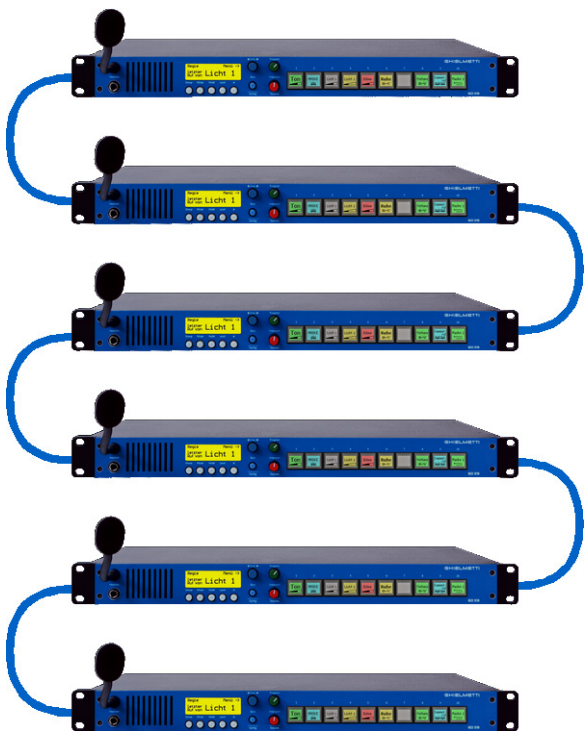

Compact Intercom System 19" Panel GCI S10

- 19"-Panel
- Up to 80 panels (10 per subnet with daisy chain)
- Easy connectivity with standard cable (Audio XLR)
- One serial bus for control and audio
- Local power supply or phantom powered
- No matrix or central units needed
- No PC and software needed for set up

Description

GCI S10

Compact Intercom System 19" panel
Part. Nr. 678.110.300.00

The GIK S10 A is part of the GHIEMMETTI Compact Intercom System. It is a compact 19"/1RU panel with 10 LCD call buttons and analogue and digital interfaces suitable for installations in 19" rack systems.

Individual settings are made from the panel itself with easy to operate buttons and display. No PC and software needed.

Compact Intercom System

The GHIEMMETTI GIK Intercom System is a tailor made solution for operation sites needing professional talk back connections for small to medium sized systems including mobile use.

- Easy integration in existing studio equipment.
- Analogue interfaces for 4 wire systems.
- GPIO
- Analogue in- and outputs (XLR + 6dBu).
- Low power consumption

System Layout

Easy and fast setup of system by linking panels, system is self-configuring. When removing a panel the system re-configures automatically.